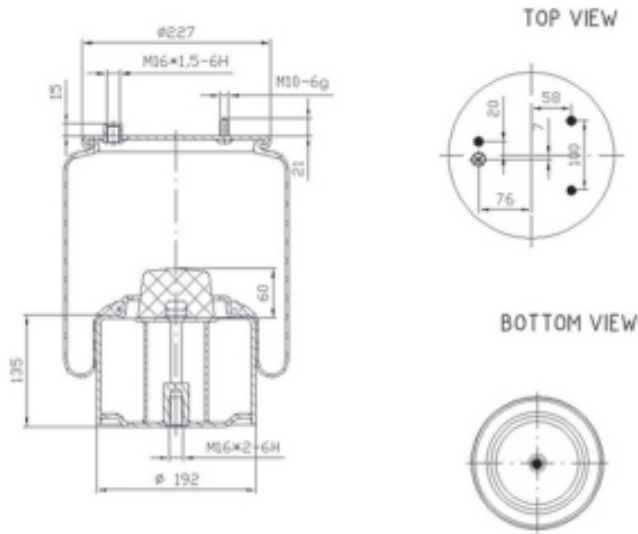

MLF7172

DAF

1 141 525

MLF7173

BPW

05.429.41.77.0

MLF7174

BPW

05.429.41.56.0

MLF7175

BPW

05.429.42.04.0