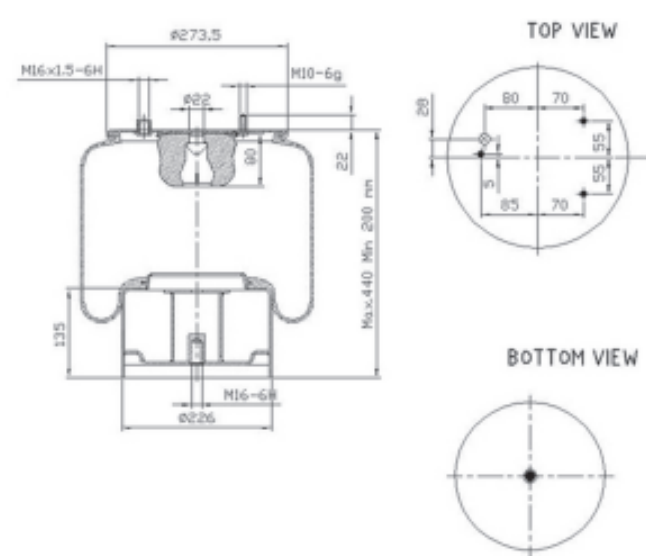

MLF7047

BPW 05.429.40.03.0

MLF7048

BPW 05.429.40.72.0

MLF7053

DAF 0 392 022

MLF7054

DAF 0 526 651

MLF7056

DAF 0 377 498