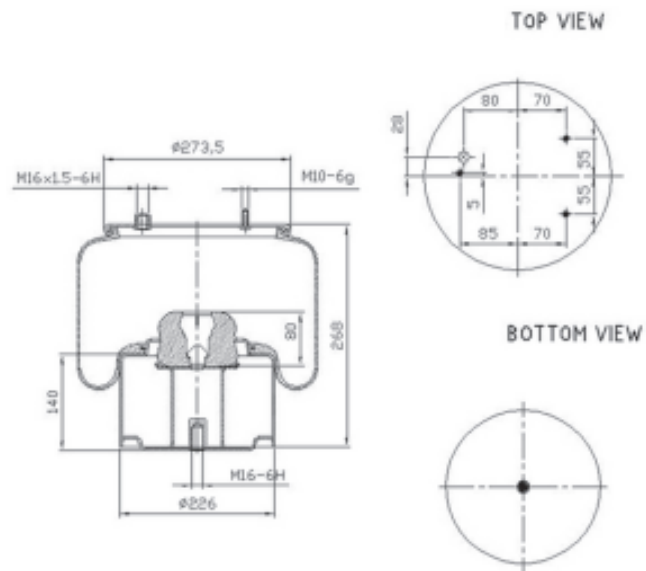

MLF7047

BPW 05.429.40.03.0

MLF7048

BPW 05.429.40.72.0

MLF7053

DAF 0 392 022

MLF7054

DAF 0 526 651

MLF7056

DAF 0 377 498