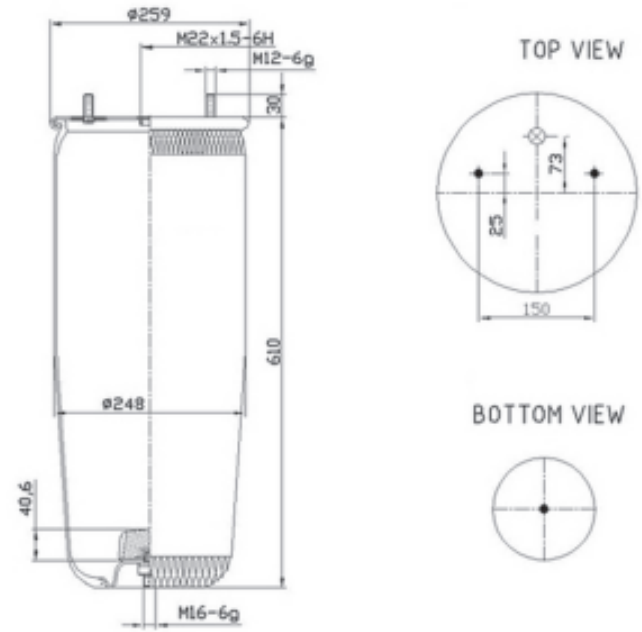

MLF7047

BPW 05.429.40.03.0

MLF7048

BPW 05.429.40.72.0

MLF7053

DAF 0 392 022

MLF7054

DAF 0 526 651

MLF7056

DAF 0 377 498