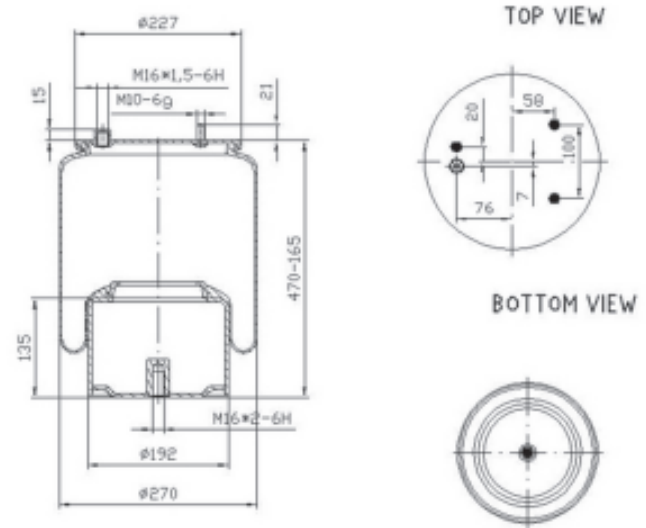

MLF7047

BPW 05.429.40.03.0

MLF7048

BPW 05.429.40.72.0

MLF7053

DAF 0 392 022

MLF7054

DAF 0 526 651

MLF7056

DAF 0 377 498